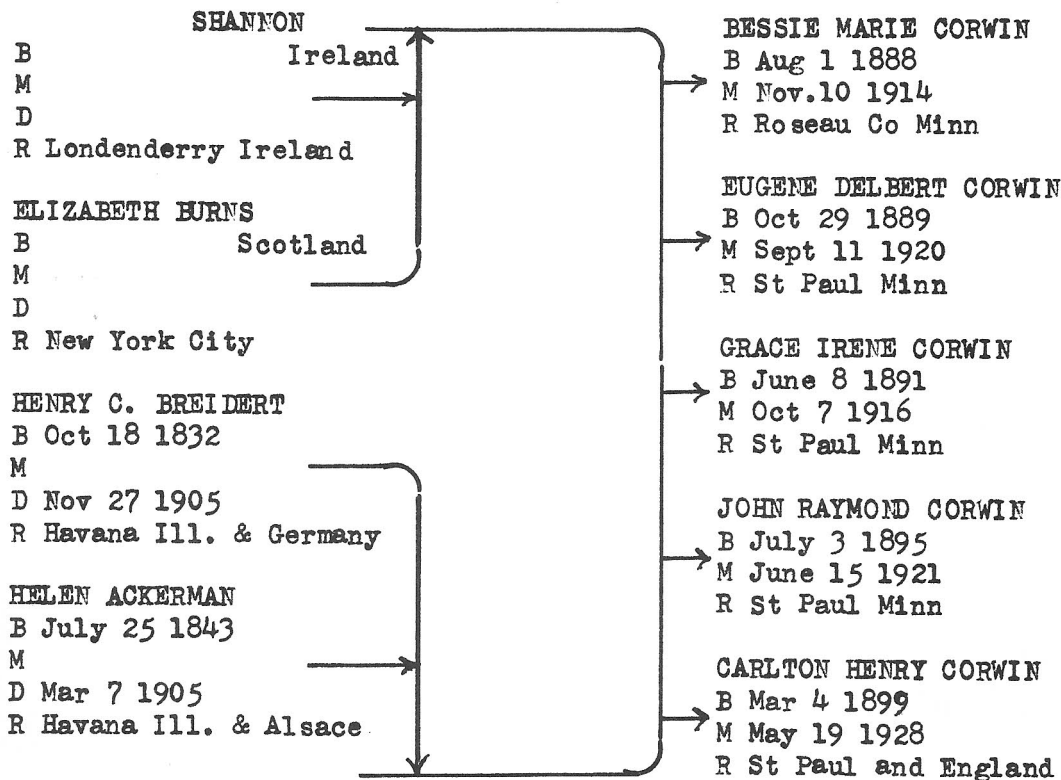

FATHER

ALBERT SAMUAL CORWIN

B Apr 23 1861

M July 23 1887

D May 8 1940

R See Later Note

EMMA AMELIA BREIDERT

B May 16 1863

M July 23 1887

D Nov 19 1921

R Havana Ill

MOTHER